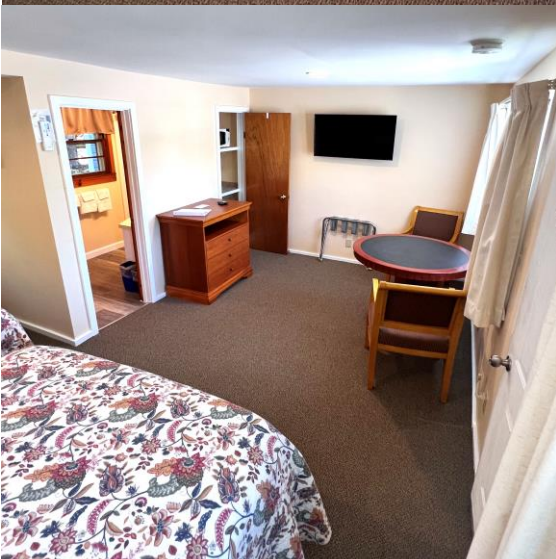

STANDARD DOUBLE ROOMS 2-4 AND 7

SLEEPS 4
•
POOL VIEW

Newly Renovated 2022!

Accommodations for up to 4 people, Standard Double units have a queen size bed and a full-size bed in an open room with TV area, table and two chairs.
