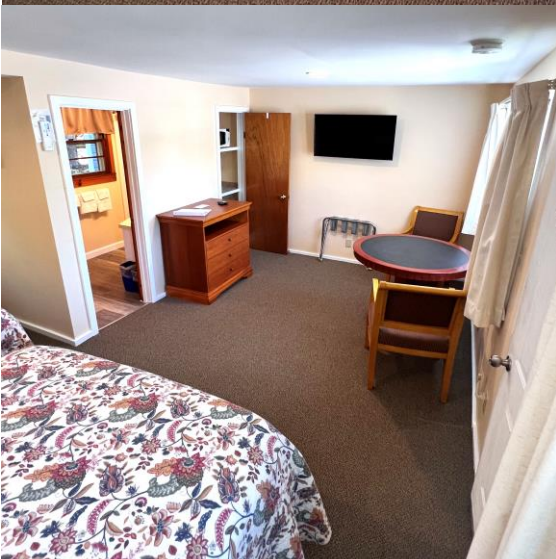

# STANDARD DOUBLE ROOMS 2-4 AND 7

---

SLEEPS 5  
•  
POOL VIEW

---

**Newly Renovated 2022!**

---

*Accommodations for up to 5 people, Standard Double units have a queen size bed and a full-size bed in an open room with TV area, table and two chairs. A fifth person is accommodated with a twin sized air mattress.*